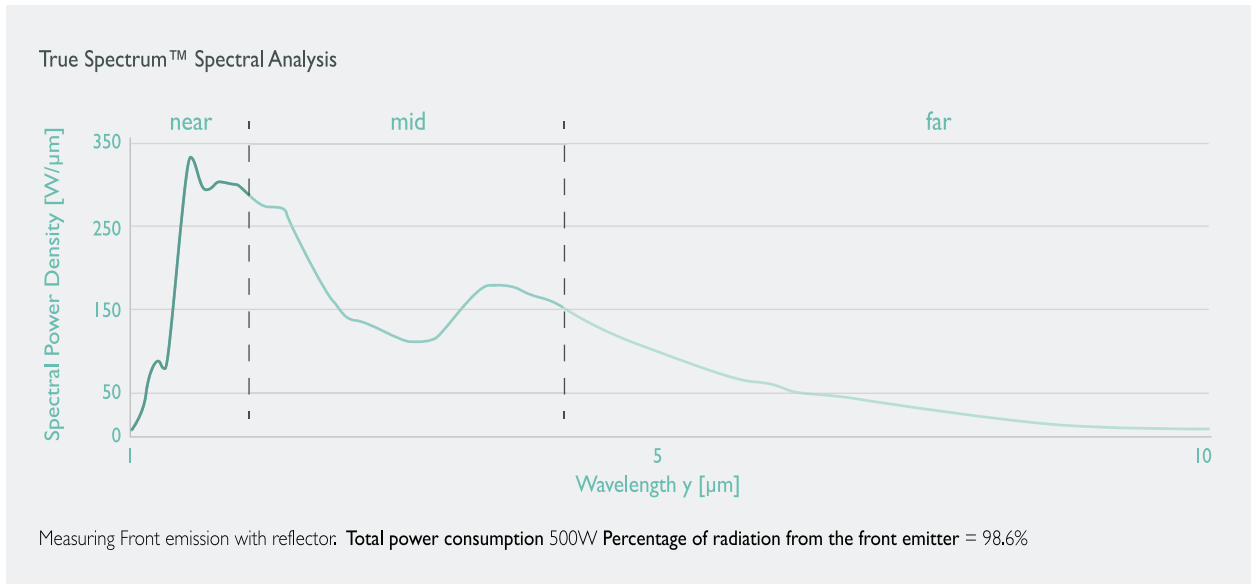

SAUNAS

Jacuzzi® Sauna Full Spectrum Infrared Heaters are Healthy to the Core

All Clearlight Sanctuary™ Sauna models include our True Wave™ Full Spectrum infrared heaters. These heaters are high output infrared heaters producing near, mid and far infrared. Every Clearlight Sanctuary™ Sauna model has 1,000 watts of full spectrum infrared. That's 25 times the power of our closest competitor.

True Wave™ Full Spectrum heaters are high output producing near, mid and far infrared.

Our Clearlight True Wave™ Full Spectrum heaters emit about 1/3 near infrared, 1/3 mid infrared and 1/3 far infrared. The following are some of the benefits of full spectrum infrared therapy:

- **Near Infrared**
The shortest wavelength, and will be absorbed just below the surface of the skin creating a sweat that promotes healing and revitalization.
- **Mid Infrared**
A longer wavelength that can penetrate deeper into the body's soft tissue increasing circulation, releasing oxygen to reach injured areas.
- **Far Infrared**
The longest wavelength which penetrates the fat cells causing vasodilation, where the fat cells vibrate to expel toxins, resulting in the greatest levels of detoxification and stimulate your metabolism to aide in weight-loss.