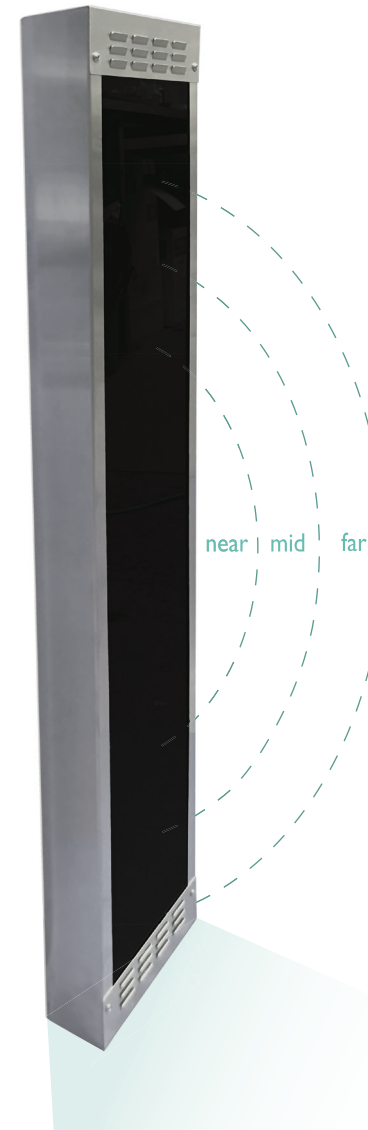

SAUNAS

Jacuzzi® Sauna Full Spectrum Infrared Heaters are Healthy to the Core

All Clearlight Sanctuary™ Sauna models include our True Wave™ Full Spectrum infrared heaters. These heaters are high output infrared heaters producing near, mid and far infrared. Every Clearlight Sanctuary™ Sauna model has 1,000 watts of full spectrum infrared. That's 25 times the power of our closest competitor.

True Wave™ Full Spectrum heaters are high output producing near, mid and far infrared.

Our Clearlight True Wave™ Full Spectrum heaters emit about 1/3 near infrared, 1/3 mid infrared and 1/3 far infrared. The following are some of the benefits of full spectrum infrared therapy:

- **Near Infrared**
The shortest wavelength, and will be absorbed just below the surface of the skin creating a sweat that promotes healing and revitalization.
- **Mid Infrared**
A longer wavelength that can penetrate deeper into the body's soft tissue increasing circulation, releasing oxygen to reach injured areas.
- **Far Infrared**
The longest wavelength which penetrates the fat cells causing vasodilation, where the fat cells vibrate to expel toxins, resulting in the greatest levels of detoxification and stimulate your metabolism to aide in weight-loss.