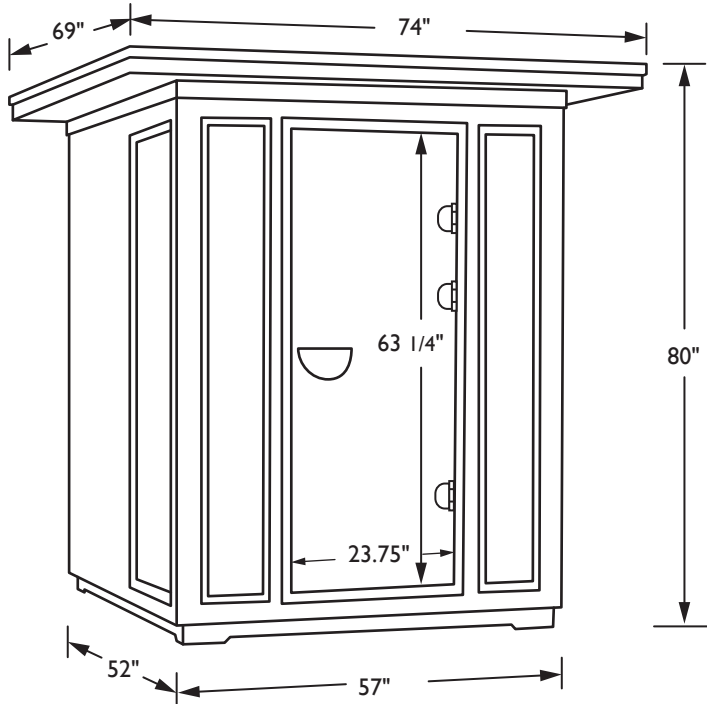

SAUNAS

FULL SPECTRUM **OUTDOOR 2**

Top View

SPECIFICATIONS

Construction

Cedartec® Eco-Certified Exterior
Western Red Canadian Cedar Interior
Tongue & Groove Construction
Weight: 765 lbs

Exterior

Width: 57" *
Depth: 52" *
Height: 80"
* Roof Cap: 74 x 69"
Door: 23 3/4" x 63 1/4"

Interior

Width: 51"
Depth: 46"
Height: 71.5"
Bench: 50" x 22"

Heaters

TrueWave™ Far Infrared and Full
Spectrum Infrared Heaters
Power: 240V / 2400W / 15A

Limited Lifetime

Residential Warranty
Heaters: Lifetime
Electrical Controls: Lifetime
Cabinetry & Glass: 5 Years