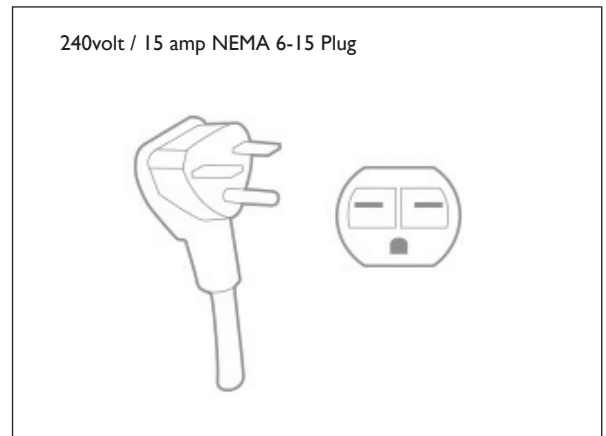

SAUNAS

FULL SPECTRUM **OUTDOOR 2**

Top View

SPECIFICATIONS

Construction

Cedartec® Eco-Certified Exterior
Western Red Canadian Cedar Interior
Tongue & Groove Construction
Weight: 765 lbs

Exterior

Width: 57" *
Depth: 52" *
Height: 80"
* Roof Cap: 74 x 69"
Door: 23 3/4" x 63 1/4"

Interior

Width: 51"
Depth: 46"
Height: 71.5"
Bench: 50" x 22"

Heaters

TrueWave™ Far Infrared and Full
Spectrum Infrared Heaters
Power: 240V / 2400W / 15A

Limited Lifetime

Residential Warranty
Heaters: Lifetime
Electrical Controls: Lifetime
Cabinetry & Glass: 5 Years