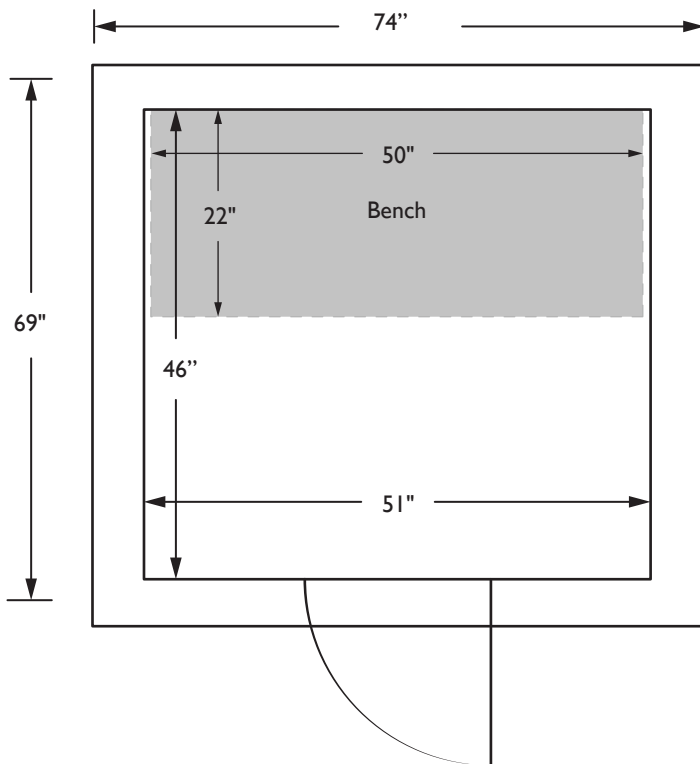

SAUNAS

FULL SPECTRUM **OUTDOOR 2**

Top View

SPECIFICATIONS

Construction

Cedartec® Eco-Certified Exterior
Western Red Canadian Cedar Interior
Tongue & Groove Construction
Weight: 765 lbs

Exterior

Width: 57" *
Depth: 52" *
Height: 80"
* Roof Cap: 74 x 69"
Door: 23 3/4" x 63 1/4"

Interior

Width: 51"
Depth: 46"
Height: 71.5"
Bench: 50" x 22"

Heaters

TrueWave™ Far Infrared and Full
Spectrum Infrared Heaters
Power: 240V / 2400W / 15A

Limited Lifetime

Residential Warranty
Heaters: Lifetime
Electrical Controls: Lifetime
Cabinetry & Glass: 5 Years