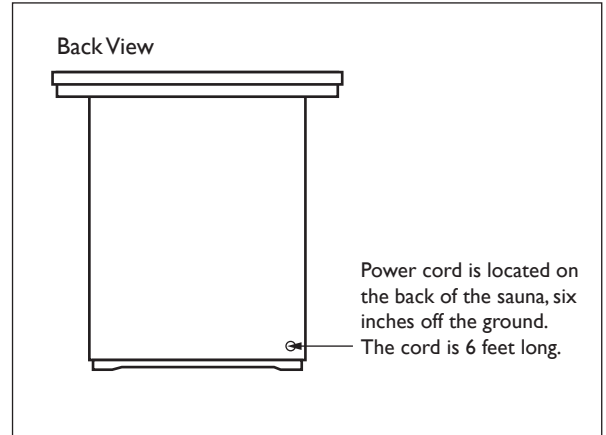

SAUNAS

FULL SPECTRUM **OUTDOOR 2**

Top View

SPECIFICATIONS

Construction

Cedartec® Eco-Certified Exterior
Western Red Canadian Cedar Interior
Tongue & Groove Construction
Weight: 765 lbs

Exterior

Width: 57" *
Depth: 52" *
Height: 80"
* Roof Cap: 74 x 69"
Door: 23 3/4" x 63 1/4"

Interior

Width: 51"
Depth: 46"
Height: 71.5"
Bench: 50" x 22"

Heaters

TrueWave™ Far Infrared and Full
Spectrum Infrared Heaters
Power: 240V / 2400W / 15A

Limited Lifetime

Residential Warranty
Heaters: Lifetime
Electrical Controls: Lifetime
Cabinetry & Glass: 5 Years