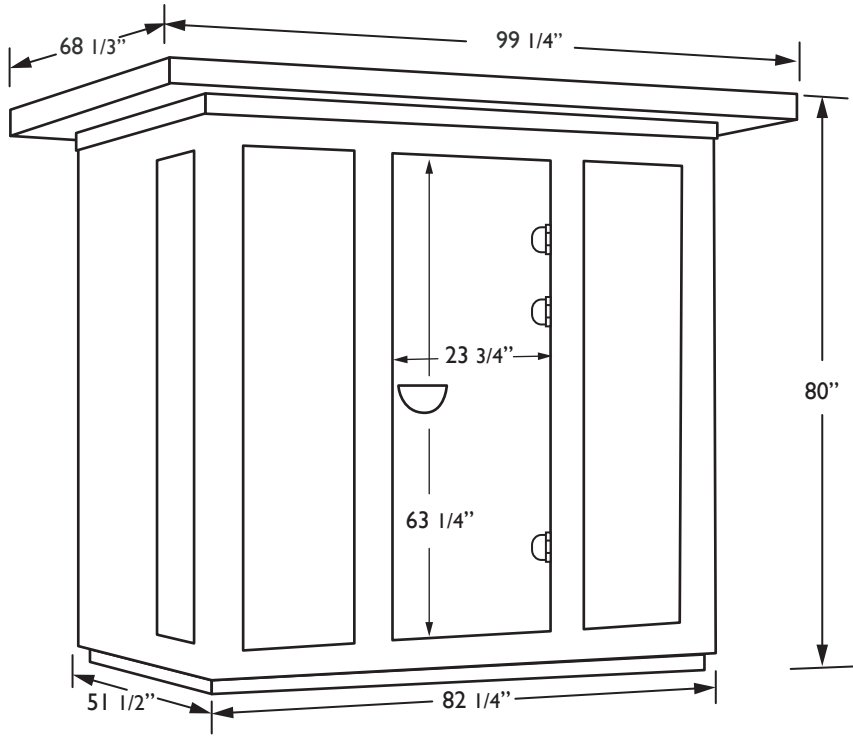

SAUNAS

FULL SPECTRUM **OUTDOOR 5**

SPECIFICATIONS

Construction

Cedartec® Eco-Certified Exterior
 Western Red Canadian Cedar Interior
 Tongue & Groove Construction
 Weight: 1050 lbs

Exterior

Width: 82.25" *
 Depth: 51.5" *
 Height: 80"
 * Roof Cap 99.25 x 68.33"
 Door: 23 3/4" x 63 1/4"

Interior

Width: 76.75"
 Depth: 47"
 Height: 71.5"
 Benches: 72.75" recline/flat bench

Heaters

True Wave™ Far Infrared and Full
 Spectrum Infrared Heaters
 Power: 240V / 3800W / 16A

Limited Lifetime

Residential Warranty
 Heaters: Lifetime
 Electrical Controls: Lifetime
 Cabinetry & Glass: 5 Years