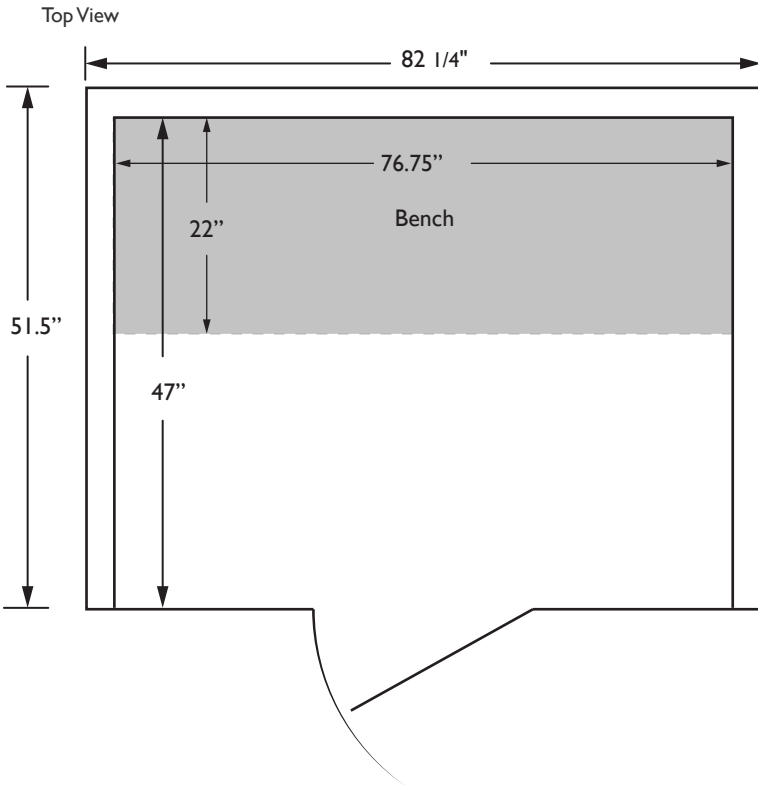

SAUNAS

FULL SPECTRUM **OUTDOOR 5**

SPECIFICATIONS

Construction

Cedartec® Eco-Certified Exterior
 Western Red Canadian Cedar Interior
 Tongue & Groove Construction
 Weight: 1050 lbs

Exterior

Width: 82.25" *
 Depth: 51.5" *
 Height: 80"
 * Roof Cap 99.25 x 68.33"
 Door: 23 3/4" x 63 1/4"

Interior

Width: 76.75"
 Depth: 47"
 Height: 71.5"
 Benches: 72.75" recline/flat bench

Heaters

True Wave™ Far Infrared and Full
 Spectrum Infrared Heaters
 Power: 240V / 3800W / 16A

Limited Lifetime

Residential Warranty
 Heaters: Lifetime
 Electrical Controls: Lifetime
 Cabinetry & Glass: 5 Years