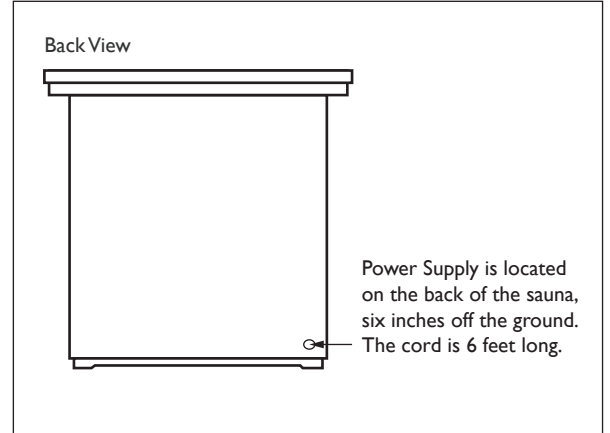

SAUNAS

FULL SPECTRUM **OUTDOOR 5**

SPECIFICATIONS

Construction

Cedartec® Eco-Certified Exterior
 Western Red Canadian Cedar Interior
 Tongue & Groove Construction
 Weight: 1050 lbs

Exterior

Width: 82.25" *
 Depth: 51.5" *
 Height: 80"
 * Roof Cap 99.25 x 68.33"
 Door: 23 3/4" x 63 1/4"

Interior

Width: 76.75"
 Depth: 47"
 Height: 71.5"
 Benches: 72.75" recline/flat bench

Heaters

True Wave™ Far Infrared and Full
 Spectrum Infrared Heaters
 Power: 240V / 3800W / 16A

Limited Lifetime

Residential Warranty
 Heaters: Lifetime
 Electrical Controls: Lifetime
 Cabinetry & Glass: 5 Years