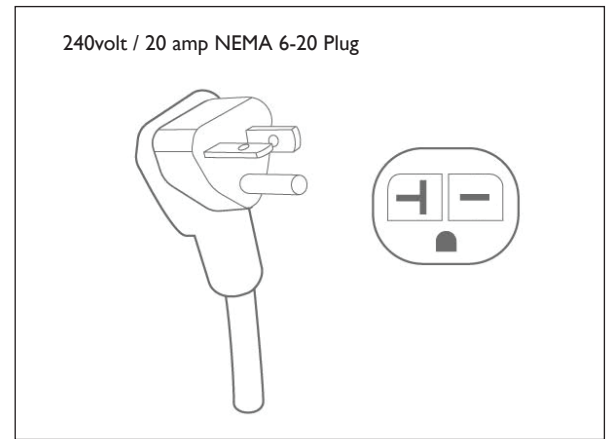

SAUNAS

FULL SPECTRUM **OUTDOOR 5**

SPECIFICATIONS

Construction

Cedartec® Eco-Certified Exterior
 Western Red Canadian Cedar Interior
 Tongue & Groove Construction
 Weight: 1050 lbs

Exterior

Width: 82.25" *
 Depth: 51.5" *
 Height: 80"
 * Roof Cap 99.25 x 68.33"
 Door: 23 3/4" x 63 1/4"

Interior

Width: 76.75"
 Depth: 47"
 Height: 71.5"
 Benches: 72.75" recline/flat bench

Heaters

True Wave™ Far Infrared and Full
 Spectrum Infrared Heaters
 Power: 240V / 3800W / 16A

Limited Lifetime

Residential Warranty
 Heaters: Lifetime
 Electrical Controls: Lifetime
 Cabinetry & Glass: 5 Years