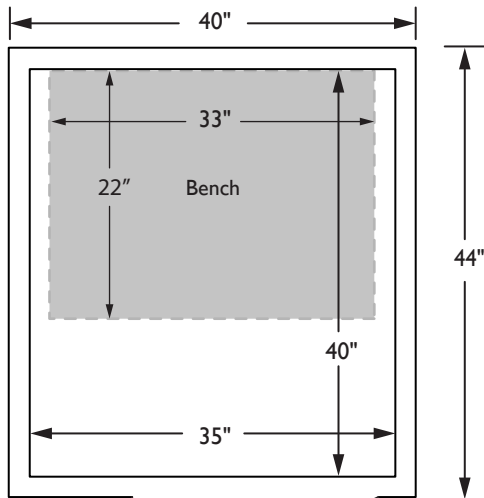

SAUNAS

CLEARLIGHT PREMIER IS-1

Top View

15 AMP/120V NEMA 5-15

SPECIFICATIONS

Construction

Eco Certified Grade "A" Clear Western Red Canadian Cedar or Basswood
Tongue & Groove Construction
Weight: 325 lbs

Exterior

Width: 40"
Side Walls: 44"
Height: 76"
Roof overhang: 6 5/8"
Door: 23 3/4" x 64 7/8"

Interior

Width: 35"
Depth: 40"
Height: 71"
Bench: 33" x 22"
Bench Height: 17.5"

Far Infrared Heaters

True Wave™ Carbon/Ceramic
Low EMF/ELF Heaters
Power: 120V / 1,100W / 9A