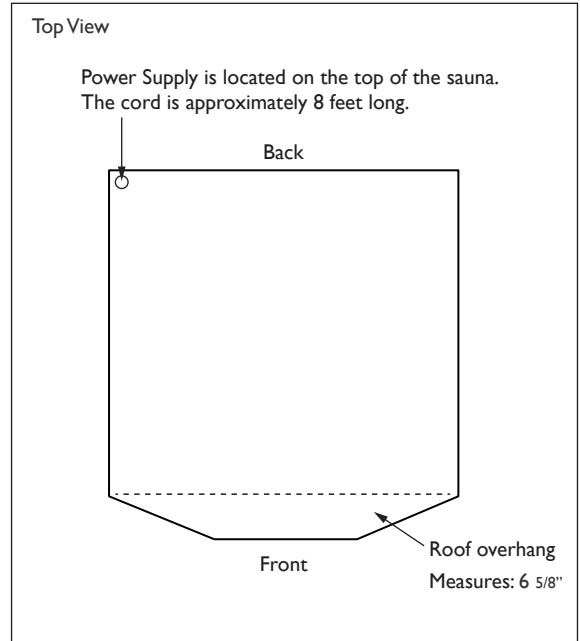

SAUNAS

CLEARLIGHT PREMIER IS-1

Top View

15 AMP/120V NEMA 5-15

SPECIFICATIONS

Construction

Eco Certified Grade "A" Clear Western Red Canadian Cedar or Basswood
Tongue & Groove Construction
Weight: 325 lbs

Exterior

Width: 40"
Side Walls: 44"
Height: 76"
Roof overhang: 6 5/8"
Door: 23 3/4" x 64 7/8"

Interior

Width: 35"
Depth: 40"
Height: 71"
Bench: 33" x 22"
Bench Height: 17.5"

Far Infrared Heaters

True Wave™ Carbon/Ceramic
Low EMF/ELF Heaters
Power: 120V / 1,100W / 9A