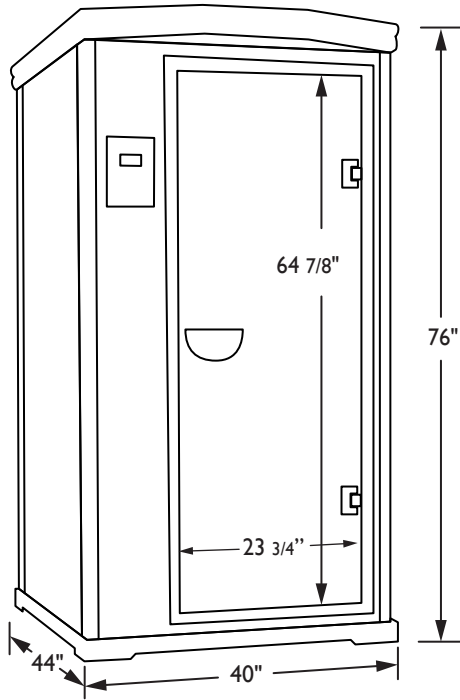

SAUNAS

CLEARLIGHT PREMIER IS-1

Top View

15 AMP/120V NEMA 5-15

SPECIFICATIONS

Construction

Eco Certified Grade "A" Clear Western Red Canadian Cedar or Basswood
Tongue & Groove Construction
Weight: 325 lbs

Exterior

Width: 40"
Side Walls: 44"
Height: 76"
Roof overhang: 6 5/8"
Door: 23 3/4" x 64 7/8"

Interior

Width: 35"
Depth: 40"
Height: 71"
Bench: 33" x 22"
Bench Height: 17.5"

Far Infrared Heaters

True Wave™ Carbon/Ceramic
Low EMF/ELF Heaters
Power: 120V / 1,100W / 9A