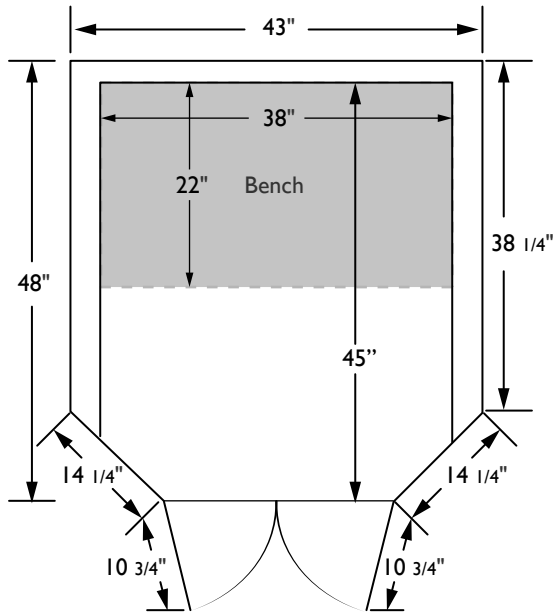

SAUNAS

CLEARLIGHT SANCTUARY
FULL SPECTRUM

Top View

Plugs into standard 120v / 15amp Wall Outlet
NEMA 5-15p

SPECIFICATIONS

Construction

Eco Certified Grade "A" Clear Western Red Canadian Cedar or Basswood
Tongue & Groove Construction
Weight: 425 lbs

Exterior

Width: 43"
Depth: 48"
Height: 77"
Doors: 10 3/4" (x2) x 73 1/4"
Total opening: 21 1/2"

Interior

Width: 38"
Depth: 45"
Height: 74"
Bench: 38" x 22"
Bench Height: 20"

Heaters

True Wave™ Carbon/Ceramic
Far infrared and full spectrum heaters
Power: 120V / 1,750W / 14.6A