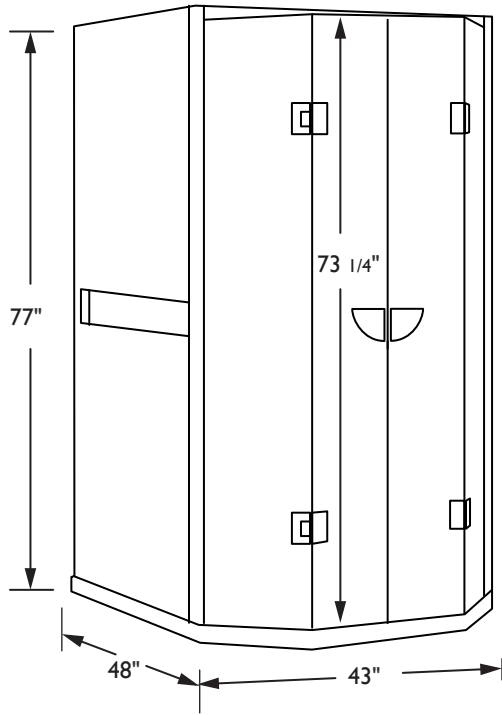

SAUNAS

CLEARLIGHT SANCTUARY
FULL SPECTRUM

Top View

Plugs into standard 120v / 15amp Wall Outlet
NEMA 5-15p

SPECIFICATIONS

Construction

Eco Certified Grade "A" Clear Western Red Canadian Cedar or Basswood
Tongue & Groove Construction
Weight: 425 lbs

Exterior

Width: 43"
Depth: 48"
Height: 77"
Doors: 10 3/4" (x2) x 73 1/4"
Total opening: 21 1/2"

Interior

Width: 38"
Depth: 45"
Height: 74"
Bench: 38" x 22"
Bench Height: 20"

Heaters

True Wave™ Carbon/Ceramic
Far infrared and full spectrum heaters
Power: 120V / 1,750W / 14.6A