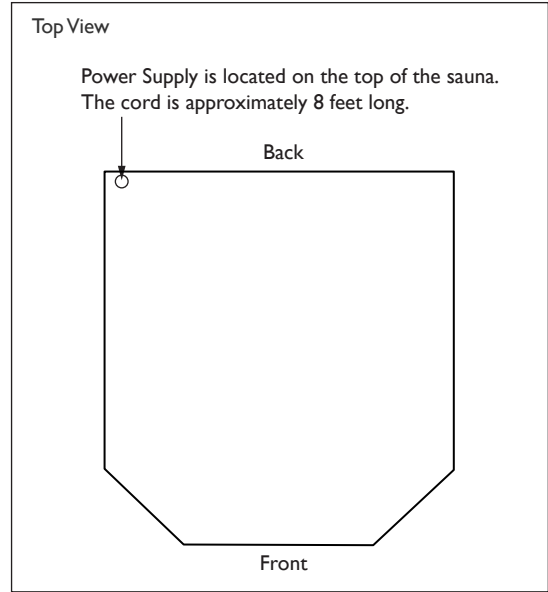

SAUNAS

CLEARLIGHT SANCTUARY
FULL SPECTRUM

Top View

Plugs into standard 120v / 15amp Wall Outlet
NEMA 5-15p

SPECIFICATIONS

Construction

Eco Certified Grade "A" Clear Western Red Canadian Cedar or Basswood
Tongue & Groove Construction
Weight: 425 lbs

Exterior

Width: 43"
Depth: 48"
Height: 77"
Doors: 10 3/4" (x2) x 73 1/4"
Total opening: 21 1/2"

Interior

Width: 38"
Depth: 45"
Height: 74"
Bench: 38" x 22"
Bench Height: 20"

Heaters

True Wave™ Carbon/Ceramic
Far infrared and full spectrum heaters
Power: 120V / 1,750W / 14.6A