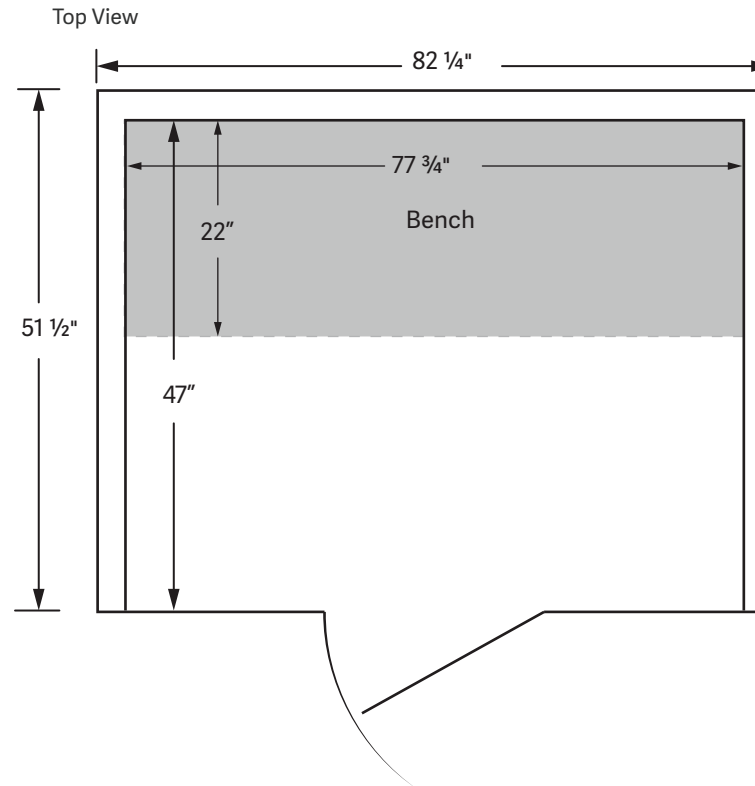

Full Spectrum Sanctuary Outdoor 5 by Clearlight®

Power cord is located on the back of the sauna, six inches off the ground and is approximately six feet long.