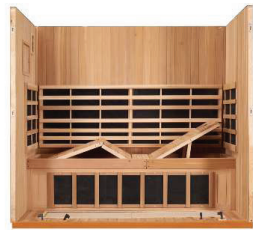

Full Spectrum Sanctuary Outdoor 5 by Clearlight®

Features

Therapeutic Far Infrared Heaters

Our exclusive True Wave™ hybrid Carbon & Ceramic low EMF / low ELF heaters surround you in healing infrared heat.

True Wave™ Full Spectrum Heaters

Our full spectrum infrared heaters deliver over 20 times the power of the nearest leading competitor. Our patented heating system allows for the deepest penetration with peak performance for the best results.

Doctor Designed Recliner Bench

Relax in comfort in your sauna with our exclusive recliner or flat bench.

Built For The Outdoors

Cedartec® exterior finish for durable outdoor use and Mahogany interior for that true sauna feel.

Built-in Ergonomic Backrest

Relax close to the soothing infrared heat against the Chiropractor designed built-in ergonomic backrest.

Built-in Charging and Audio Station

Charge your tablet or smartphone inside the sauna and connect your favorite audio device with Bluetooth or the included MP3 jack.

Heated Floor

Stay warm from your head to your toes with our infrared heated floor.

Combination Door Handle/tablet Cradle For Easy Media Viewing

Place your tablet on the door handle for easy viewing of your favorite shows or movies.

Chromotherapy (Color Light Therapy)

Your Outdoor sauna comes standard with our therapeutic Chromotherapy.

Enhanced Audio Sound System

Bluetooth and AUX inputs make it easy to connect and listen to your audio devices.

Digital Keypad Controls

Never Fail™ digital keypad controls temperature, time, lights, heater intensity and reservation mode.

Tablet/Smartphone Control (optional)

Log in from your tablet or smartphone and remotely operate your sauna.