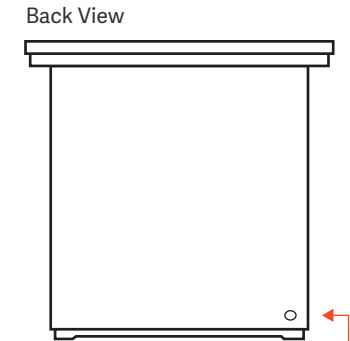

Full Spectrum Sanctuary Outdoor 5 by Clearlight®

Power cord is located on the back of the sauna, six inches off the ground and is approximately six feet long.