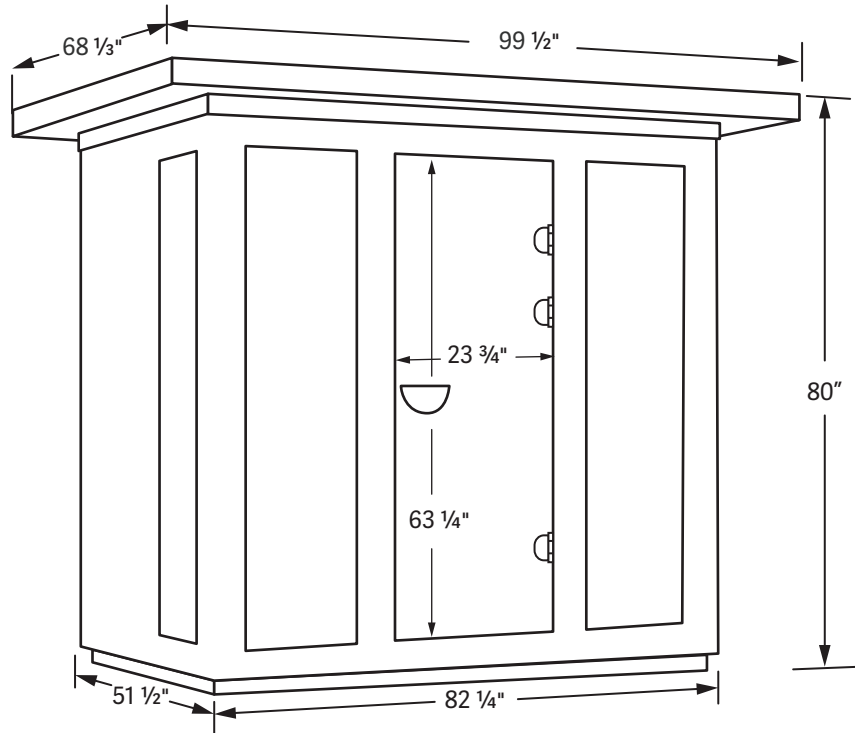

Full Spectrum Sanctuary Outdoor 5 by Clearlight®

Power cord is located on the back of the sauna, six inches off the ground and is approximately six feet long.