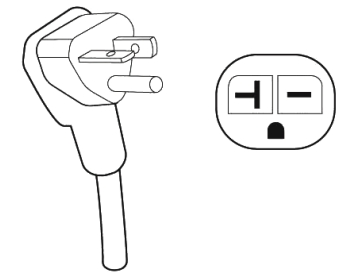

240volt / 20 amp NEMA 6-20 Plug

Specifications

Construction

Gray Cedartec® Eco-Certified Exterior
Mahogany Interior
Tongue & Groove Construction
Weight: 1050 lbs
Rated: IPX 4

Exterior

Width: 82 1/4" *
Depth: 51 1/2" *
Height: 80"
* Roof Cap:
99 1/2" x 68 1/2"

Interior

Width: 76 3/4"
Depth: 47"
Height: 71 1/2"
Bench: 77 1/4" x 22"
recline/flat bench

Heaters

True Wave™ Far
Infrared and Full
Spectrum Infrared
Heaters Power: 240V /
3,800W / 16A

Limited Lifetime Residential Warranty

Heaters: Lifetime
Electrical Controls: Lifetime
Cabinetry & Glass: 5 Years

Attention: Concrete or wooden foundation is needed as a base when placed outside